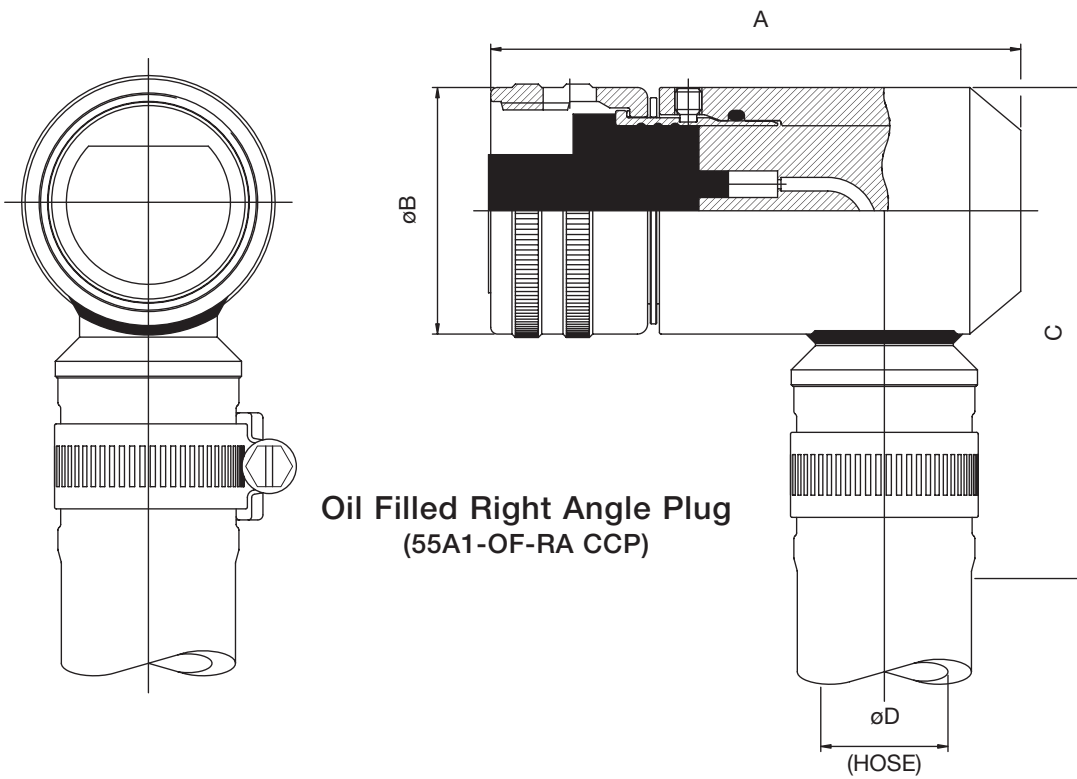

OIL FILLED CONNECTOR DETAILS

Oil Filled Straight Plug
(55A1-OF-ST CCP)

Oil Filled Right Angle Plug
(55A1-OF-RA CCP)

SHELL SIZE	A	Ø B	C	Ø D	E
15	2.86	1.102	2.53	0.50	3.56
20	3.12	1.450	2.88	0.75	3.56
24	3.12	1.670	3.10	0.75	3.69