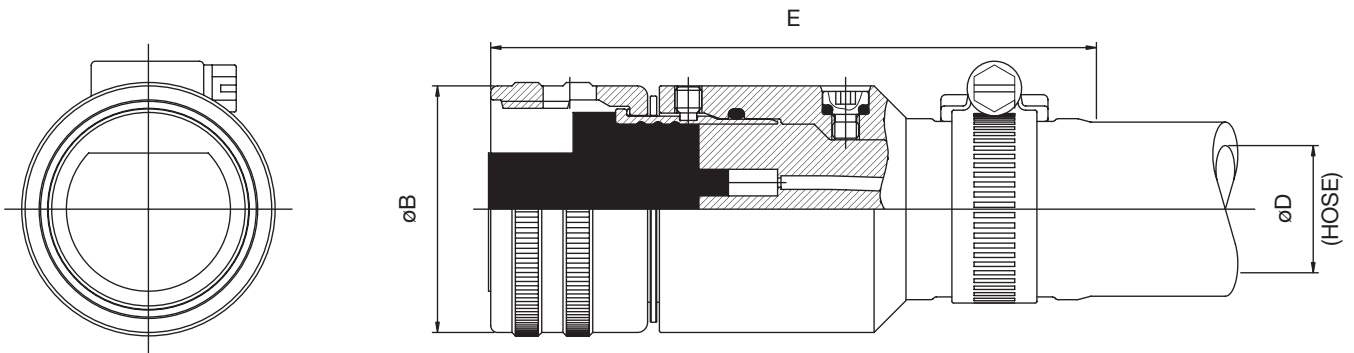

OIL FILLED CONNECTOR DETAILS

Oil Filled Straight Plug
(55A1-OF-ST CCP)

Oil Filled Right Angle Plug
(55A1-OF-RA CCP)

SHELL SIZE	A	Ø B	C	Ø D	E
15	2.86	1.102	2.53	0.50	3.56
20	3.12	1.450	2.88	0.75	3.56
24	3.12	1.670	3.10	0.75	3.69